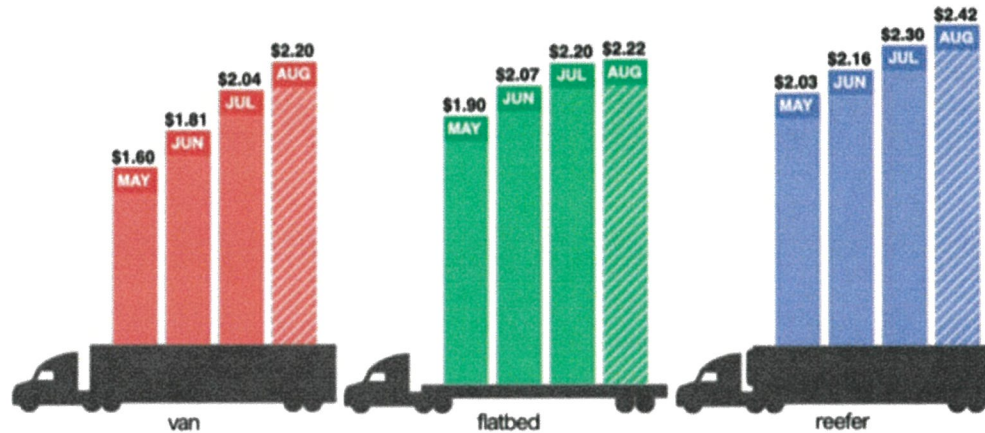

FREIGHT BROKER INDEX

Source: DAT Trendlines at dat.com/trendlines • Current month is a rolling national average spot truckload rate derived from DAT RateView, comprised of more than \$68 billion in actual market transactions. © 2020 DAT Solutions