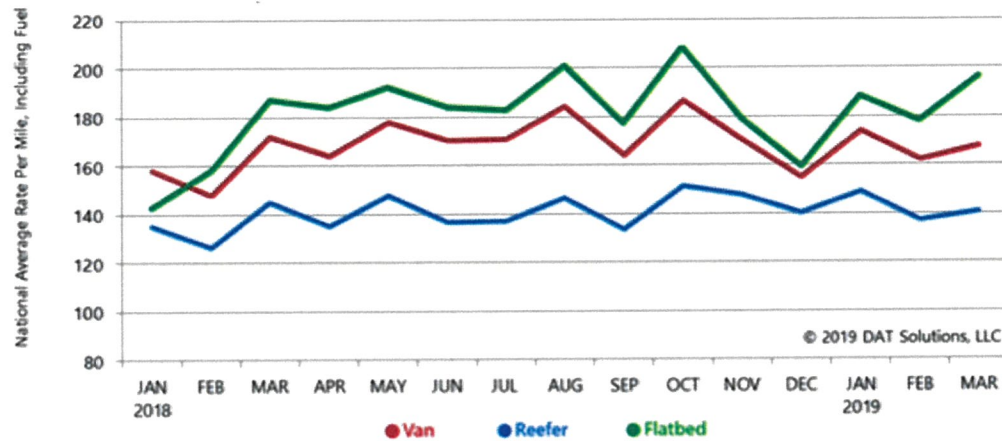

BY SHAWN WILLIAMSON
@TRUCK_KING85