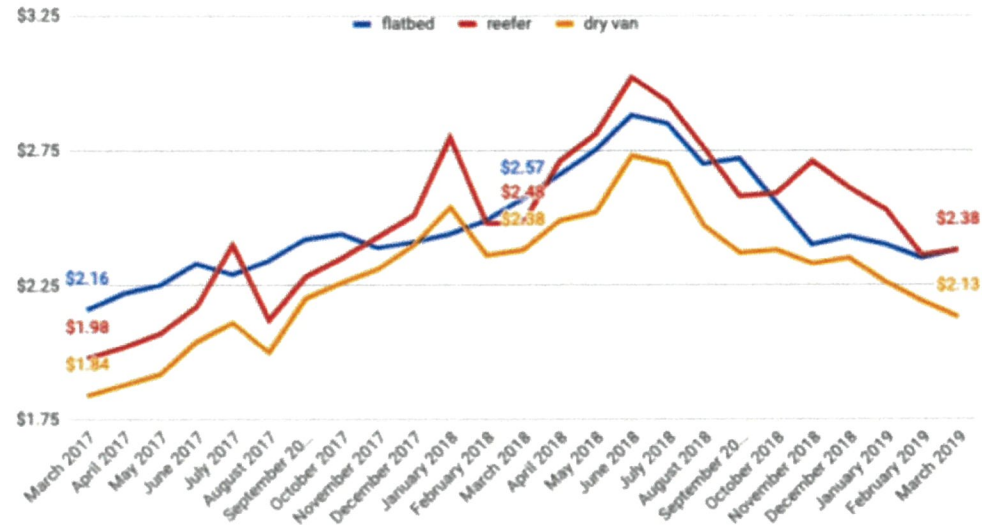

Spot market paid rates

BY SHAWN WILLIAMSON
@TRUCK_KING85